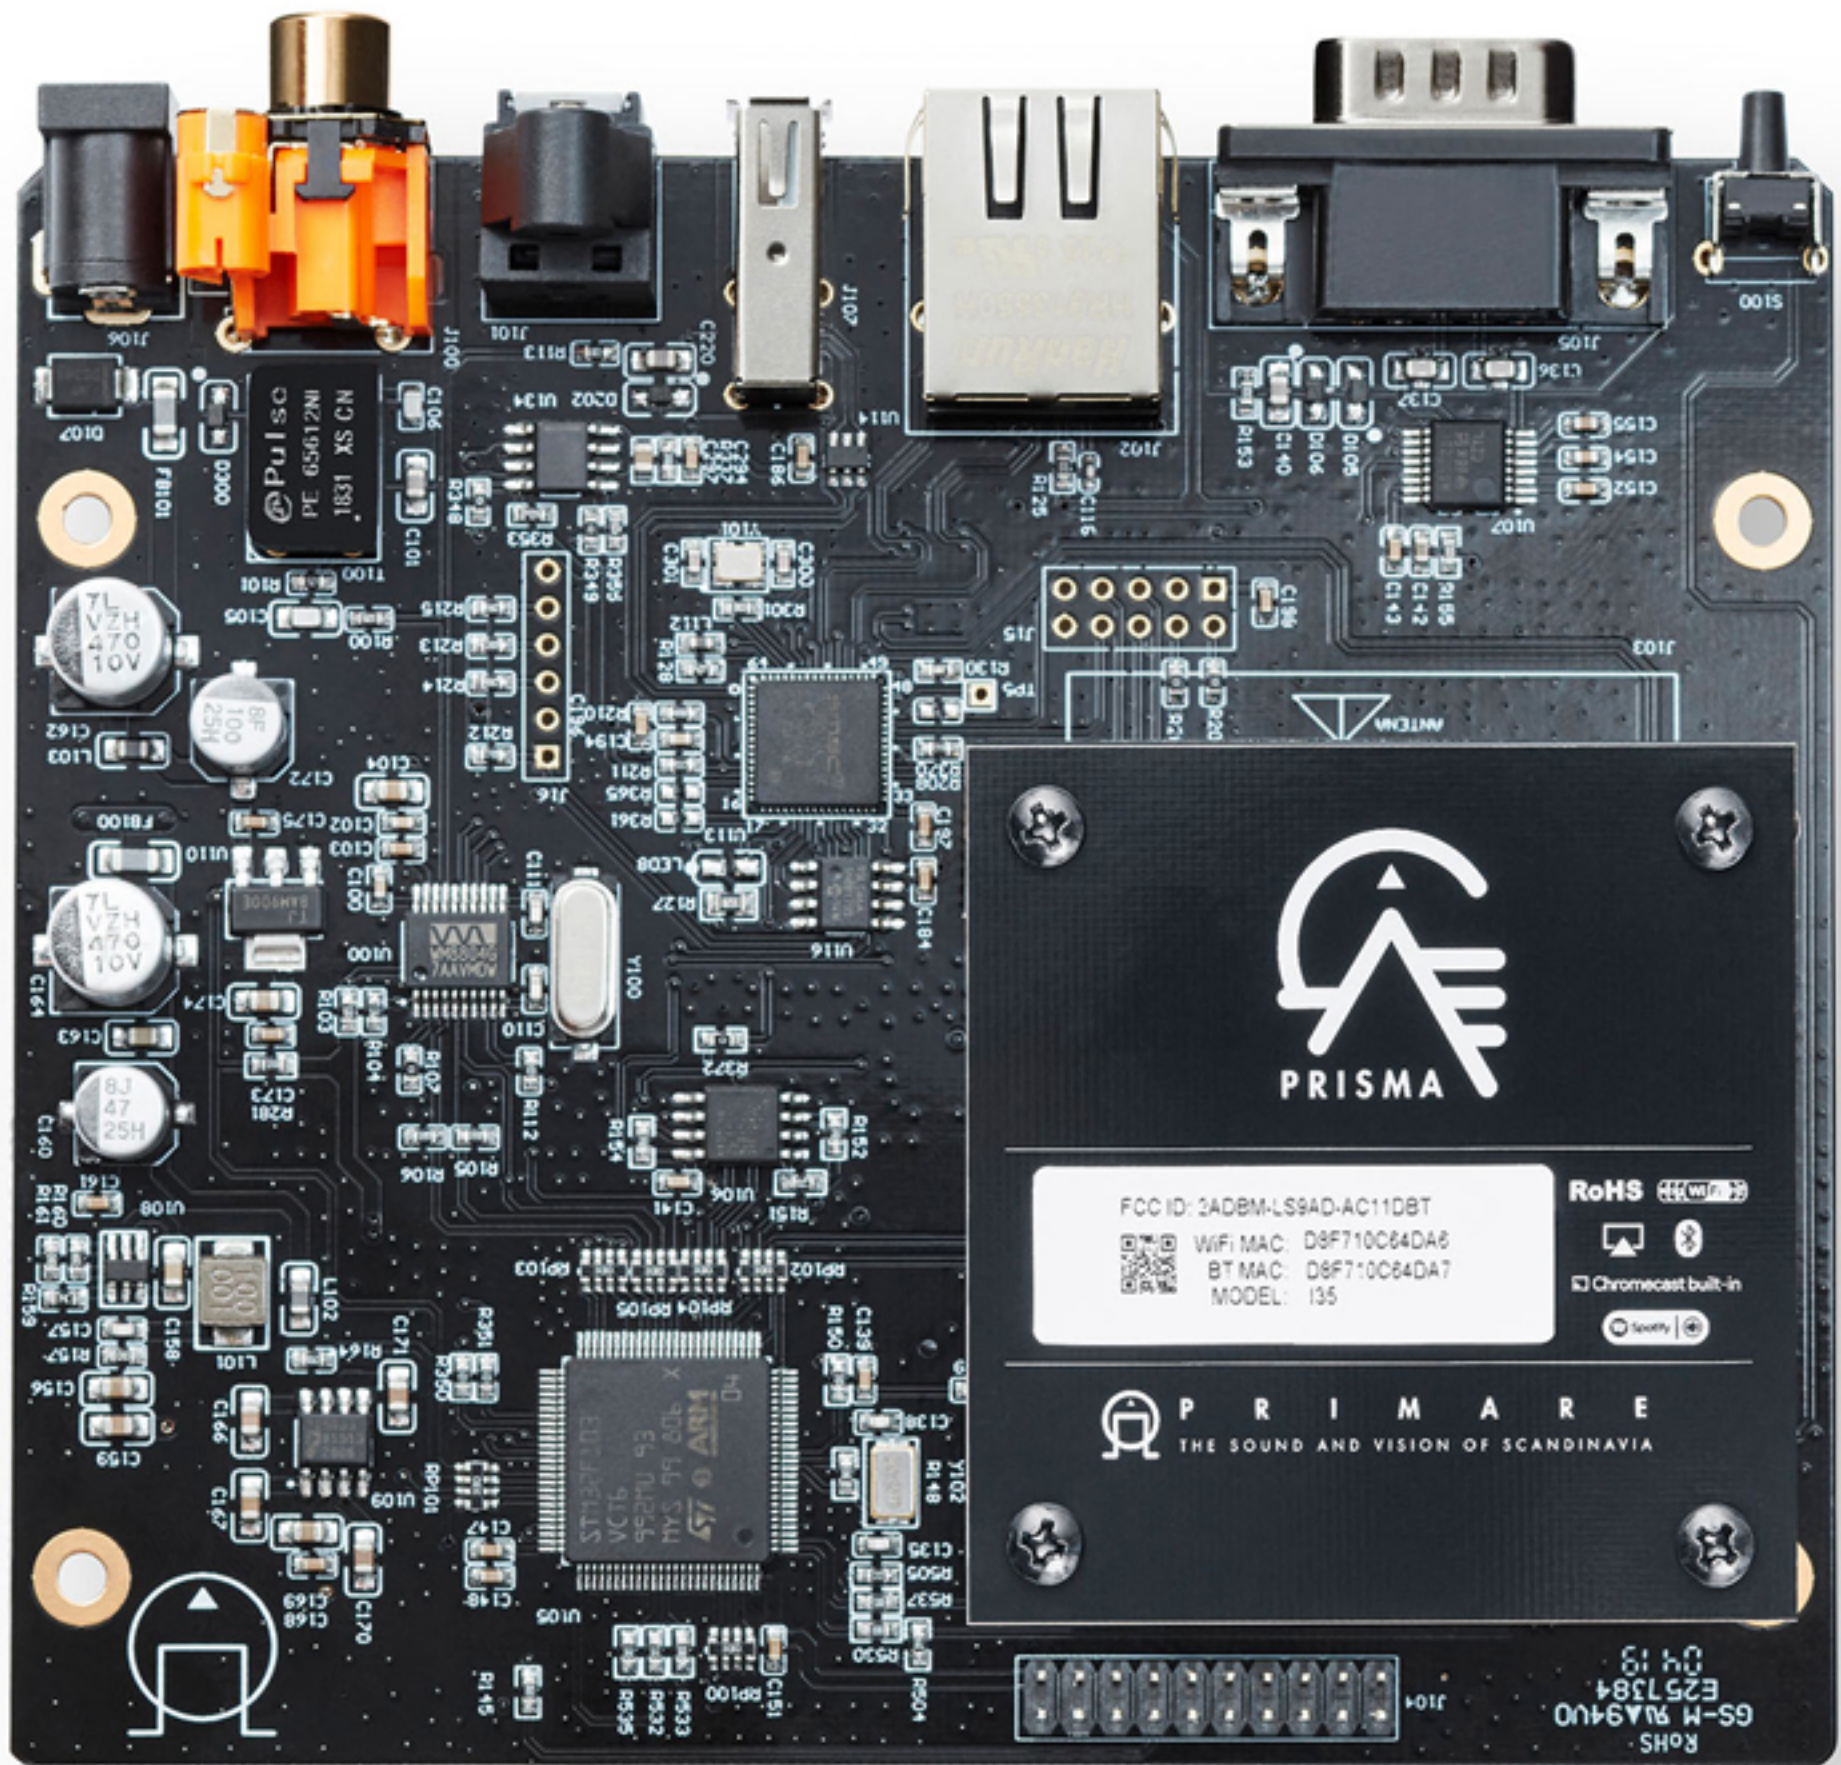

CE

FC

RESET

MANUFACTURER: PRIMA AB INC

RS232

NP5 NETWORK PLAYER

DESIGNED IN SWEDEN

5V=2A

SERIAL.NO
81-6205-9208

EXZELLEENZ

makustik

Pulsar
PE 05612NI
1831 XS CN

TL
VZH
470
10V

TL
VZH
470
10V

H52
47
25V

PRISMA

FCC ID: 2ADBML-S9AD-AC11DBT

WiFi MAC: D8F710C64DA6
BT MAC: D8F710C64DA7
MODEL: 135

RoHS

Chromecast built-in

PRIMARE
THE SOUND AND VISION OF SCANDINAVIA

RoHS
GS-M 91A94U0
E257384
0419